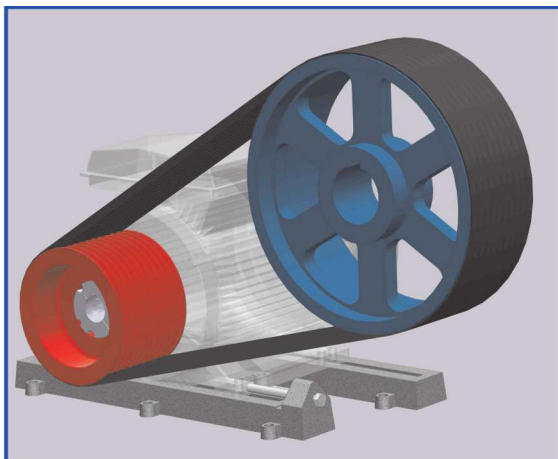

ANTRIEBSELEMENTE

V-belts

www.luetgert-antriebe.de

V-belts

- Competent partner for complete drives since the year 1913
- Single belts as well as power belts available
- All current belt dimensions available
- Customised procurement possibly
- Partner of all established belt manufacturers
- Professional drive interpretation and consultation

High capacity power belts

Single belts

CAD-based planning and design

Raw edge V-Belt