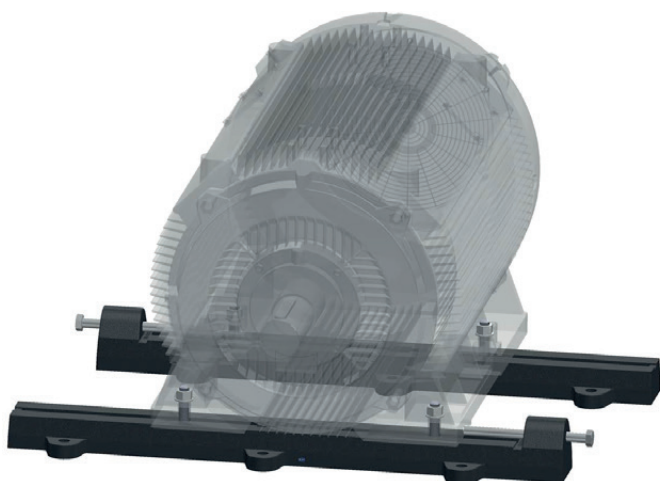

**ANTRIEBSELEMENTE**

Motor slide rails DIN 42923

**If performance is required**

[www.luetgert-antriebe.de](http://www.luetgert-antriebe.de)

# MOTOR SLIDE RAILS

DIN 42923

motor size	sliding length [mm]	dimensions [mm]														motor fixing bolts [mm]	clamping bolts [mm]	weight per set [kg]
		l <sub>1</sub>	a	b <sub>1</sub>	b <sub>2</sub>	c <sub>1</sub>	d <sub>1</sub>	e <sub>1</sub>	e <sub>2</sub>	e <sub>3</sub>	e <sub>4</sub>	h	l <sub>2</sub>	l <sub>3</sub>	l <sub>4</sub>			
80   90	265	6	40	50	18	10	45	15	-	-	35	325	355	28	-	M 8 x 35	M 10 x 120	3,0
	315	8	45	55	18	12	55	20	-	-	35	390	430	28	-	M 8 x 35	M 12 x 160	5,0
100	355	8	50	65	23	12	55	20	-	-	40	430	470	37	-	M 10 x 45	M 12 x 160	8,0
112   132	400	8	55	70	25	15	65	25	-	-	45	480	530	37	-	M 10 x 45	M 12 x 160	10,5
160   180	500	12	70	85	30	19	80	30	-	-	55	610	670	50	-	M 12 x 60	M 20 x 240	19,5
200   225	630	12	85	100	35	19	80	80	160	130	65	470	710	58	182	M 16 x 70	M 20 x 240	26,0
250   280	800	16	100	120	35	28	100	100	200	165	75	600	900	76	225	M 20 x 90	M 24 x 300	49,5
315	1000	16	120	140	40	28	140	140	240	190	80	720	1100	82	250	M 24 x 100	M 24 x 300	72,0
355	1250	16	120	140	30	28	140	140	240	190	80	485	1350	82	250	M 24 x 100	M 24 x 300	85,0

## Example of use

- Good damping characteristics due to material cast iron EN-GJL 200 according to DIN EN 1561
- Optimal adjustability
- Quick availability due to stock
- Delivery includes adjustment and fixing screws
- Delivery with galvanized screws possible
- Other dimensions on request