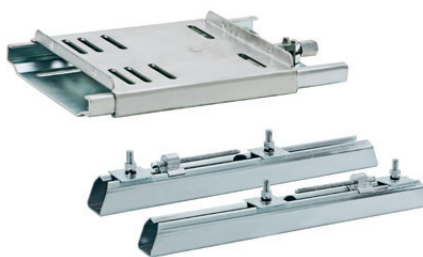

More information desired?

www.luetgert-antriebe.de

Lütgert & Co. GmbH
Friedrichsdorfer Straße 48
33335 Gütersloh | Germany

Phone: 05241 7407-0
vertrieb@luetgert-antriebe.de
www.luetgert-antriebe.de

MADE IN GERMANY